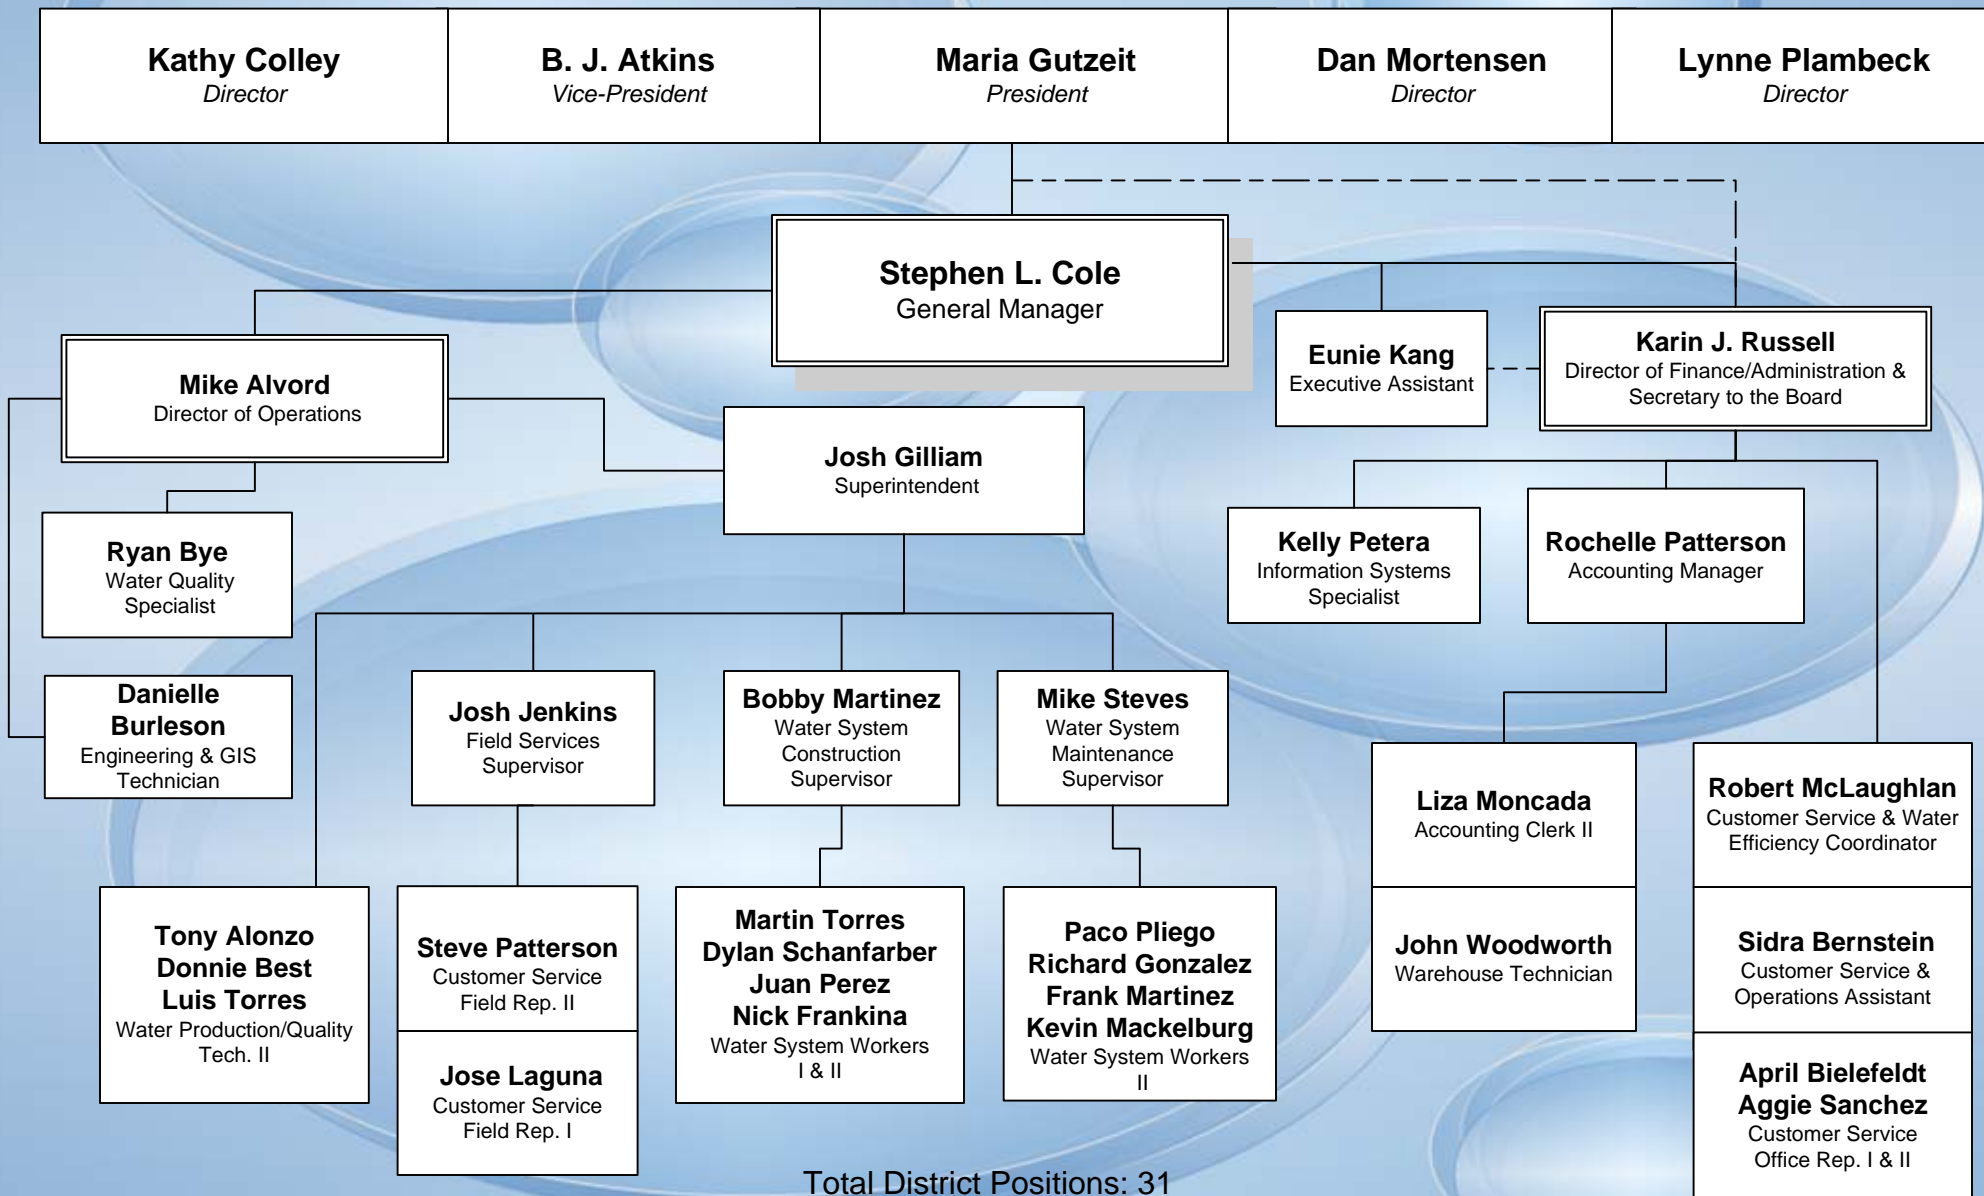

NEWHALL COUNTY WATER DISTRICT

Organizational Structure

Total District Positions: 31
 Total District Employees: 31
 January 2012